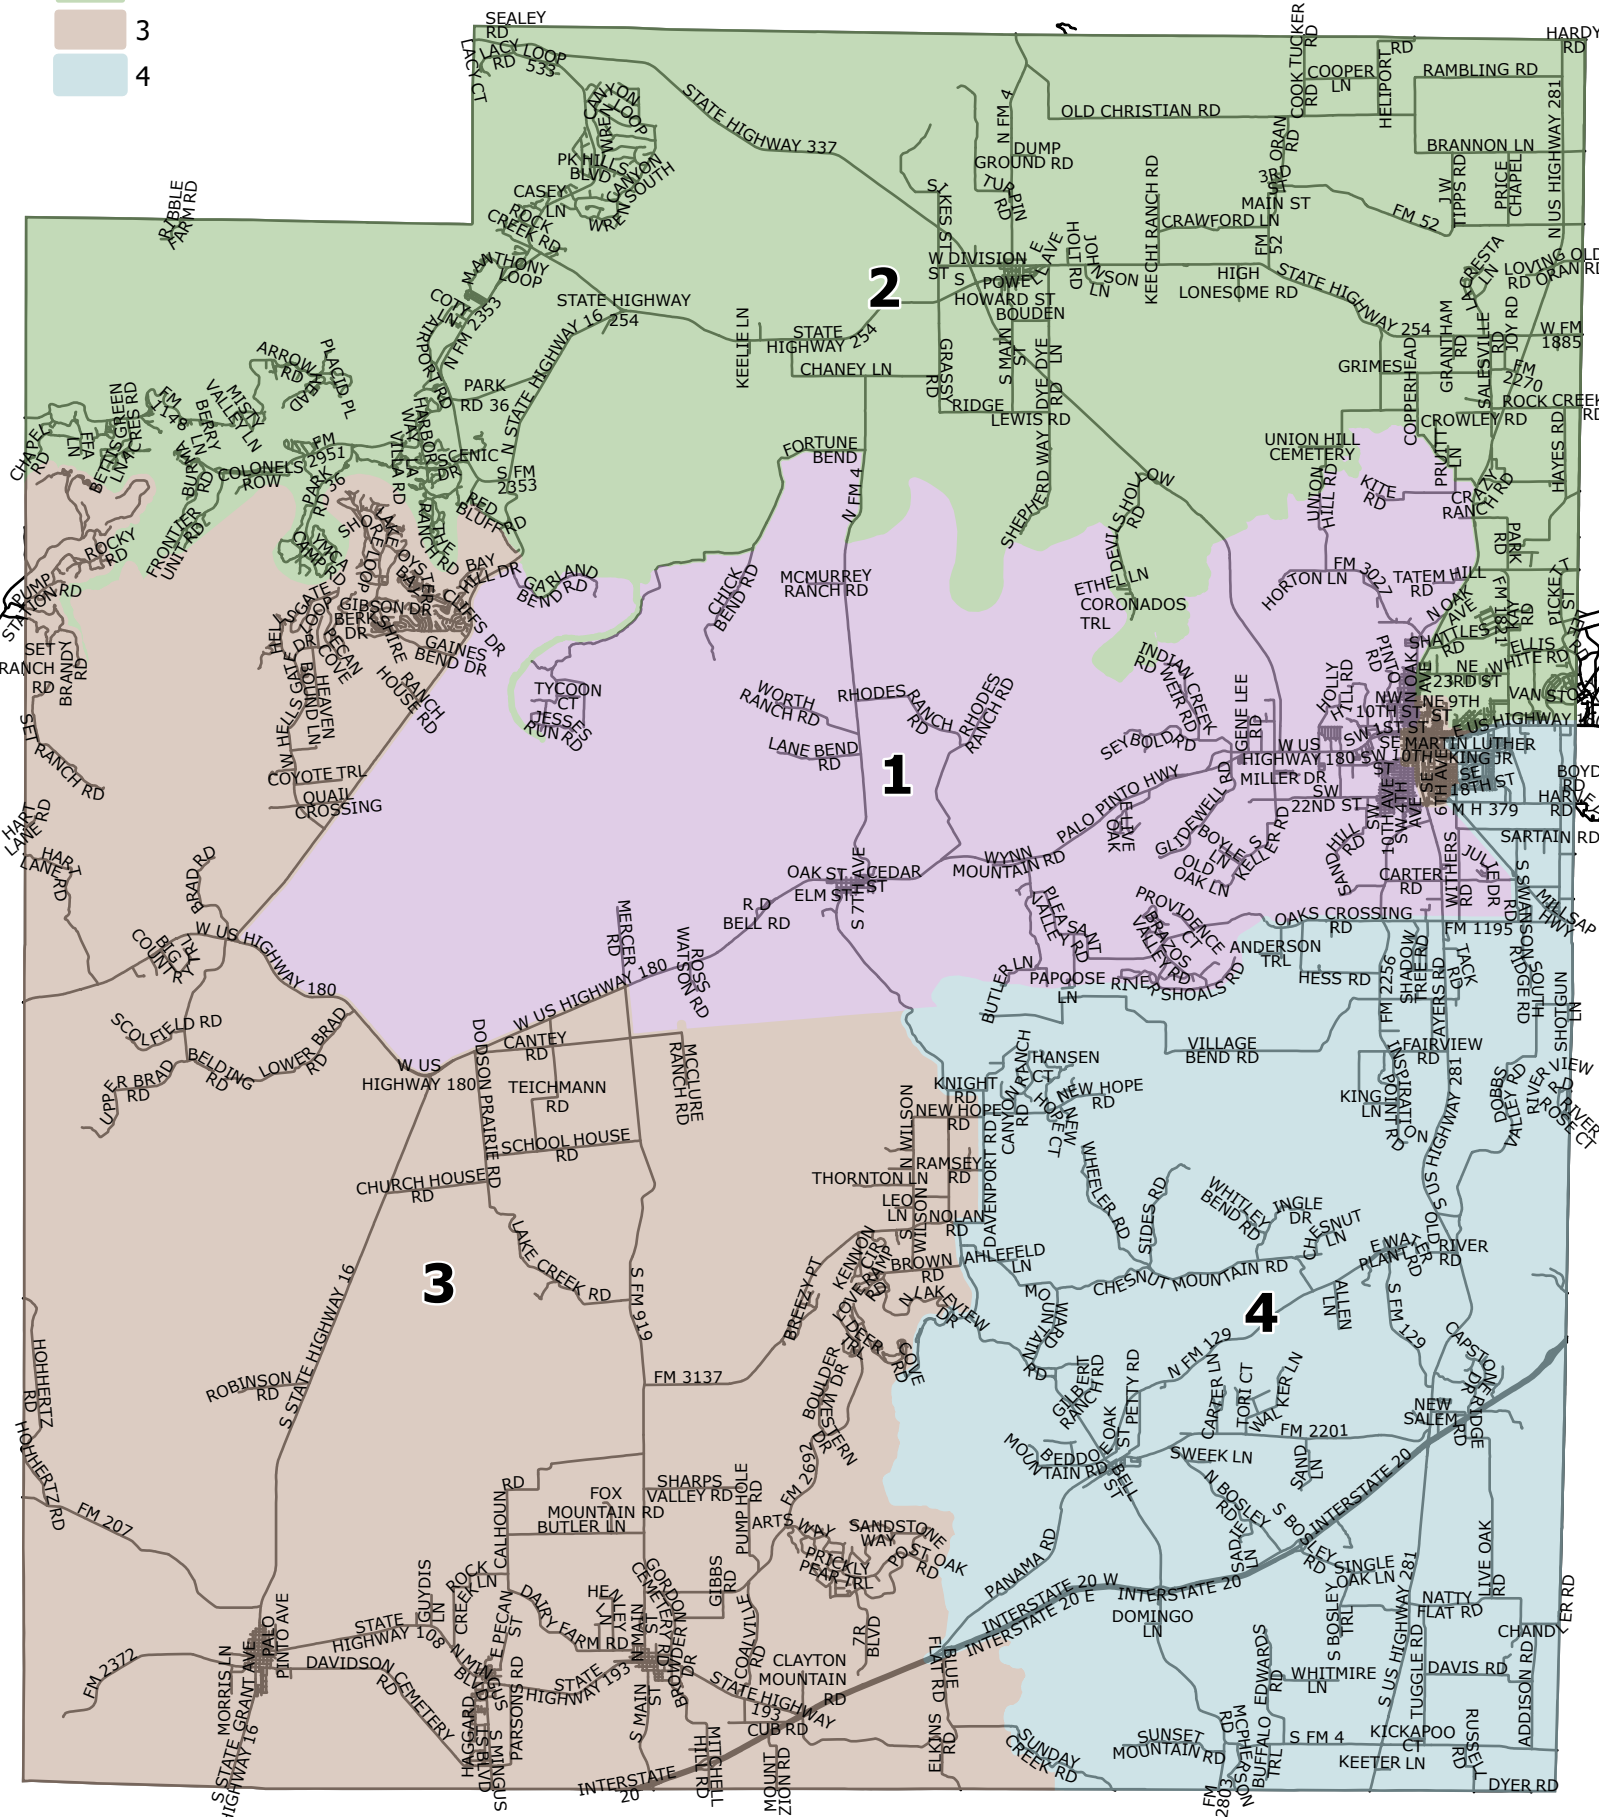

PALO PINTO COUNTY COMMISSIONER PRECINCTS ADOPTED NOVEMBER 2021

DISTRICT

- 1
- 2
- 3
- 4

This map has been created by the 9-1-1 Addressing Coordinator. Data is compiled from reliable local governmental information. Our data has been edited to assure accuracy. Contact the 9-1-1 Addressing Coordinator, Palo Pinto Courthouse, to report inaccuracies in the map or to obtain copies of the map. No part of this work may be reproduced without written permission.
 Data Source: 2020 Census from Allison, Bass & Magee, LLC; Road data as of 11/2021; Projection: Texas State Plane; Date Created: 20211109.