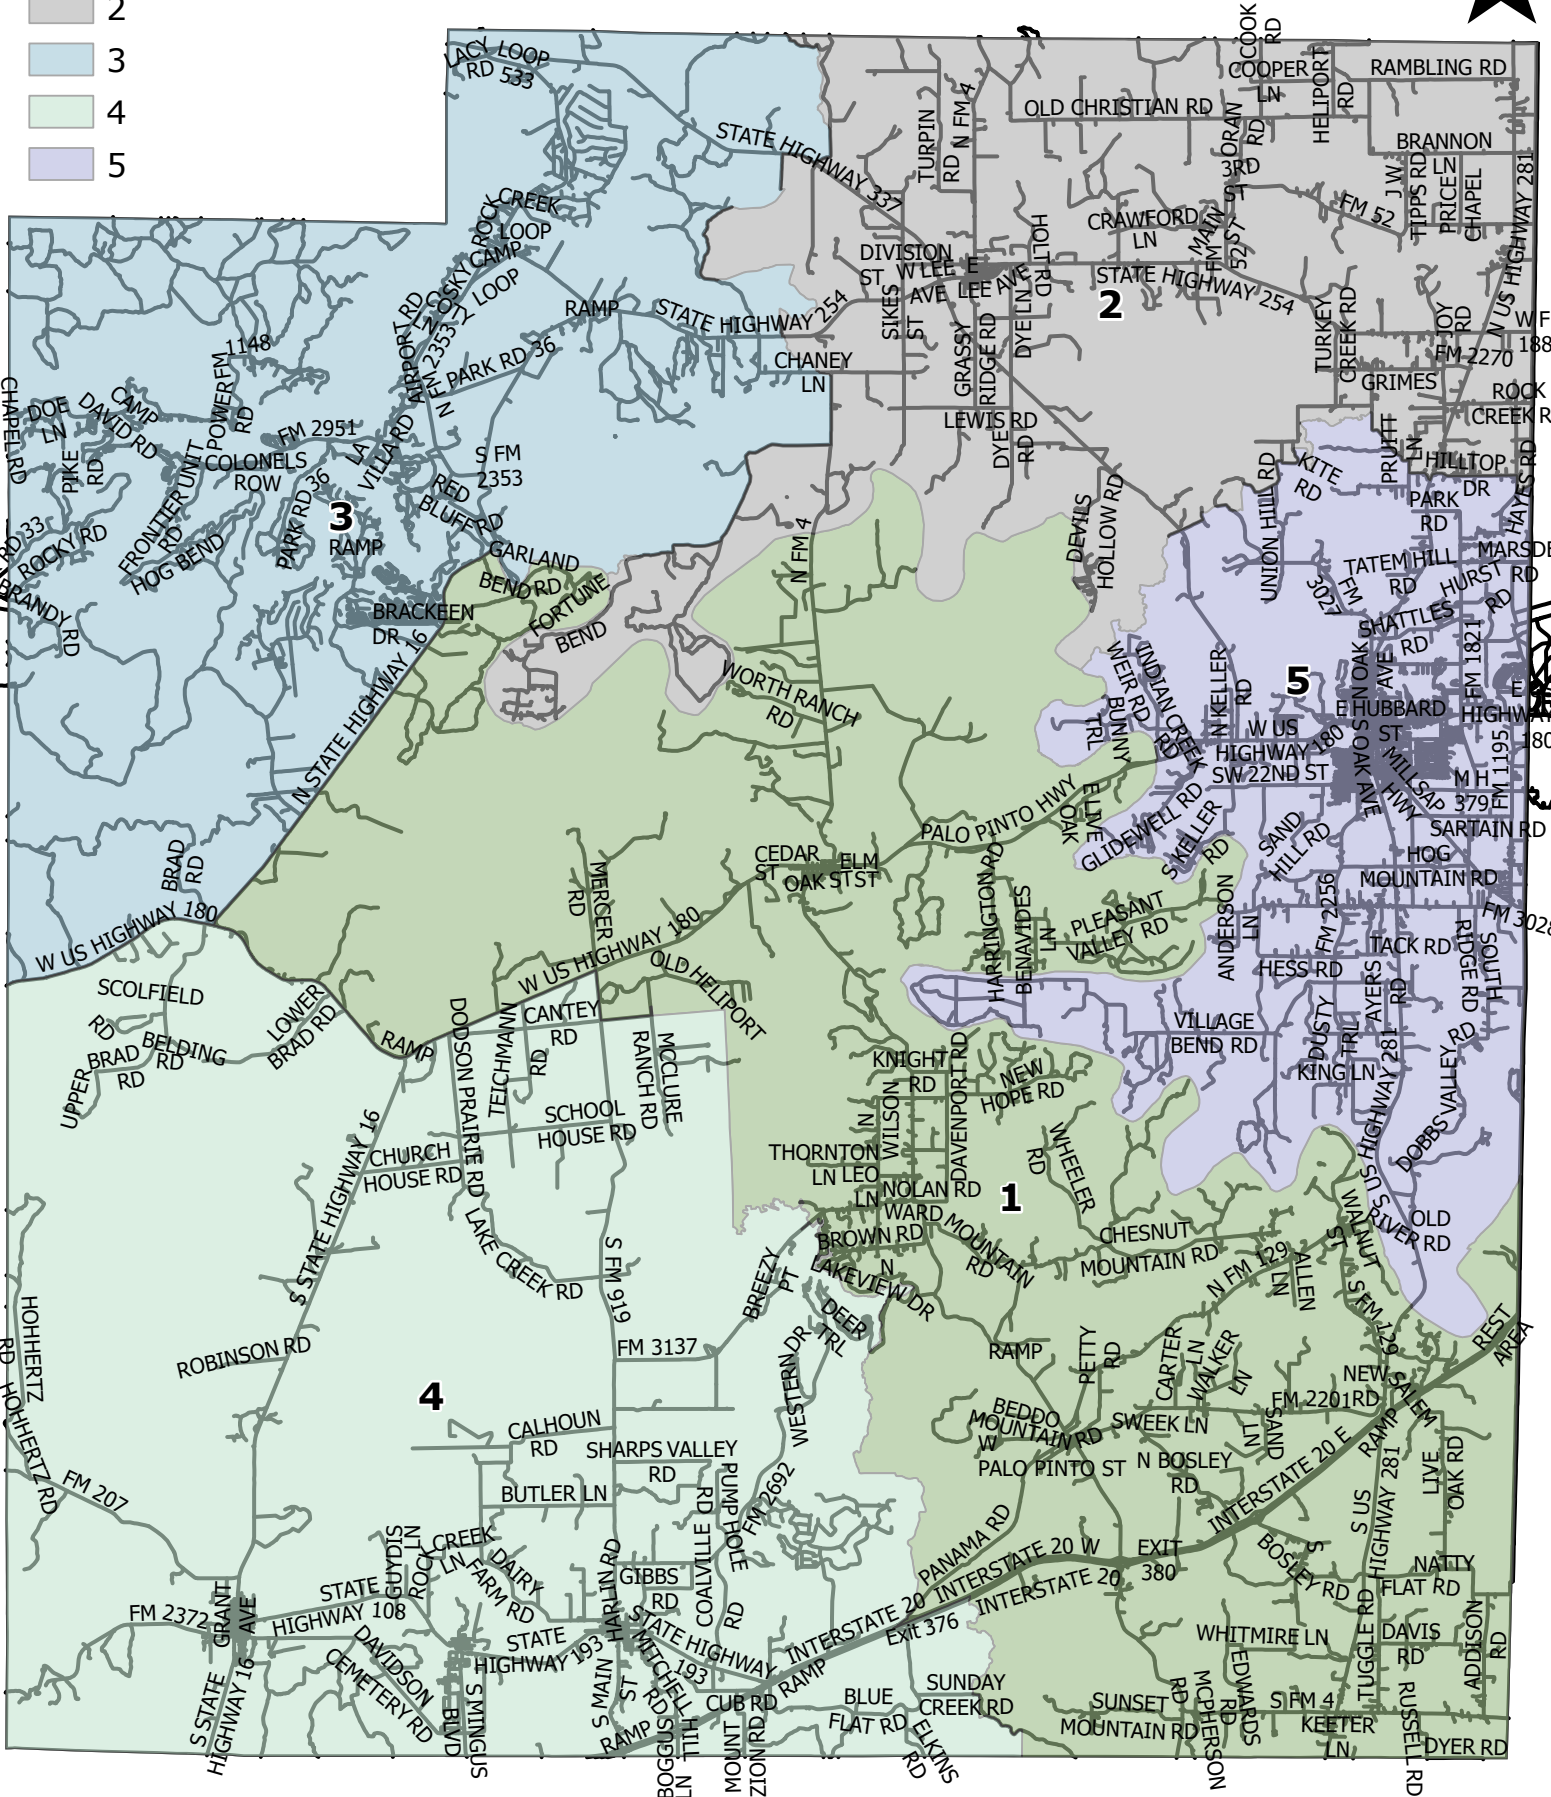

PALO PINTO COUNTY JP & CONSTABLE PRECINCTS ADOPTED NOVEMBER 2021

N

DISTRICT

- 1
- 2
- 3
- 4
- 5

This map has been created by the 9-1-1 Addressing Coordinator. Data is compiled from reliable local governmental information. Our data has been edited to assure accuracy. Contact the 9-1-1 Addressing Coordinator, Palo Pinto Courthouse, to report inaccuracies in the map or to obtain copies of the map. No part of this work may be reproduced without written permission.
 Data Source: 2020 Census from Allison, Bass & Magee, LLC - Road data as of 11/2021. -Projection: Texas State Plane. Date Created: 20211109.